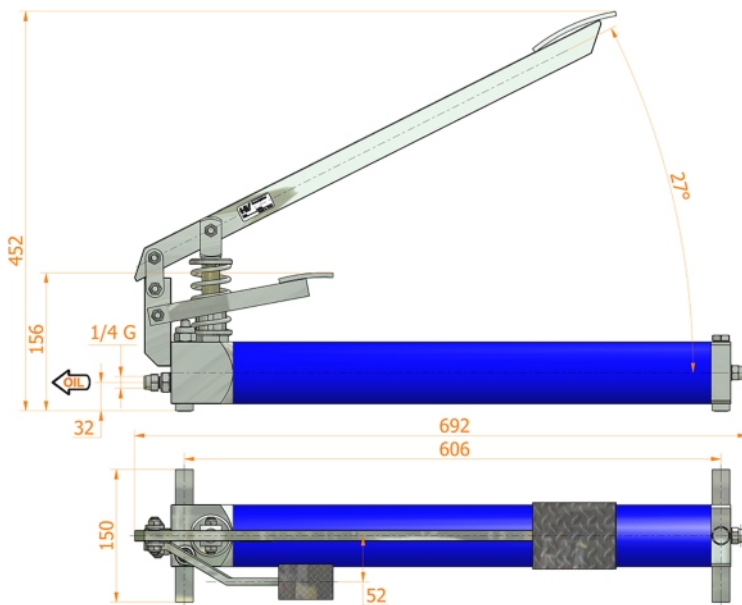

PPSE 12-15

with release lever
single acting pump for a single acting cylinder
with 1,5 lt tank

Specifications:

- White zinc plated steel body
- Piston treated with Niploy
- White zinc plated external parts
- Standard colour blue

DISPLACEMENT cm ³	A mm	B mm	C mm	D °	E °	ACTUAL DISPLACEMENT cm ³	PRESSURE BAR		MASS KG	CODE
							OPTIMAL	MAX		
12	--	--	--	--	--	11,445	140	250	10,000	6089.0000
15	--	--	--	--	--	14,130	110	220	10,000	6090.0000