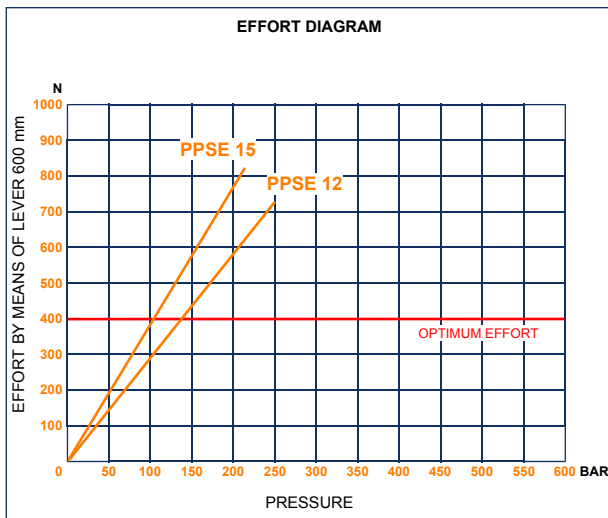

PPSE 12-15

with release lever
single acting pump for a single acting cylinder
with 1,5 lt tank

Specifications:

- White zinc plated steel body
- Piston treated with Niploy
- White zinc plated external parts
- Standard colour blue

DISPLACEMENT cm ³	A mm	B mm	C mm	D °	E °	ACTUAL DISPLACEMENT cm ³	PRESSURE BAR		MASS KG	CODE
							OPTIMAL	MAX		
12	--	--	--	--	--	11,445	140	250	10,000	6089.0000
15	--	--	--	--	--	14,130	110	220	10,000	6090.0000