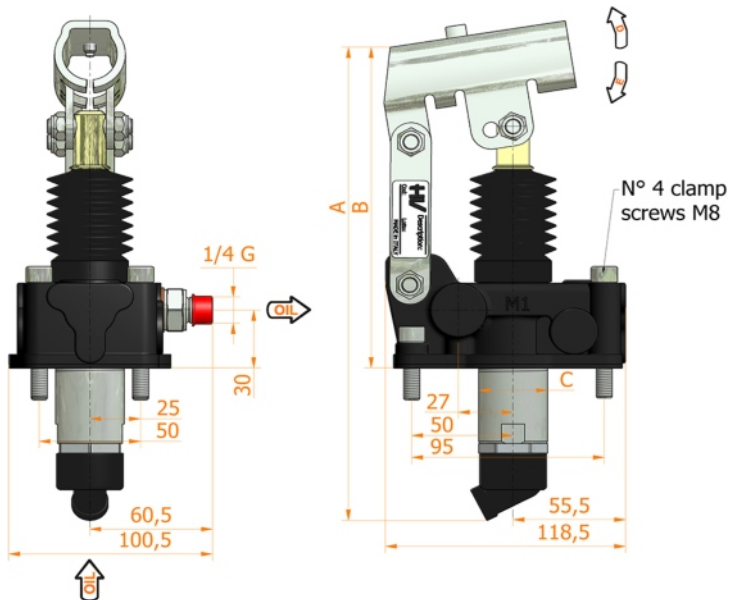

PMSE 20-30-40 e-s

without release hand knob
single acting hand pump for a single acting cylinder
for fixing to tank

Specifications:

- Cast iron body
- Piston treated with Niploy
- White zinc plated support lever
- Lever connection Ø 27
- White zinc plated external parts
- Standard colour black
- Oil tank mounting kit included

DISPLACEMENT cm ³	A mm	B mm	C mm	D °	E °	ACTUAL DISPLACEMENT cm ³	PRESSURE BAR		MASS KG	CODE WITHOUT BELLOWS	CODE WITH BELLOWS
							OPTIMAL	MAX			
20	249	167	34	35	29	20,527	80	240	3,100	6067.0012	6067.0039
30	252	167	34	38	26	30,262	60	185	3,200	6068.0012	6068.0039
40	252	167	40	38	26	40,290	40	160	3,300	6069.0012	6069.0039