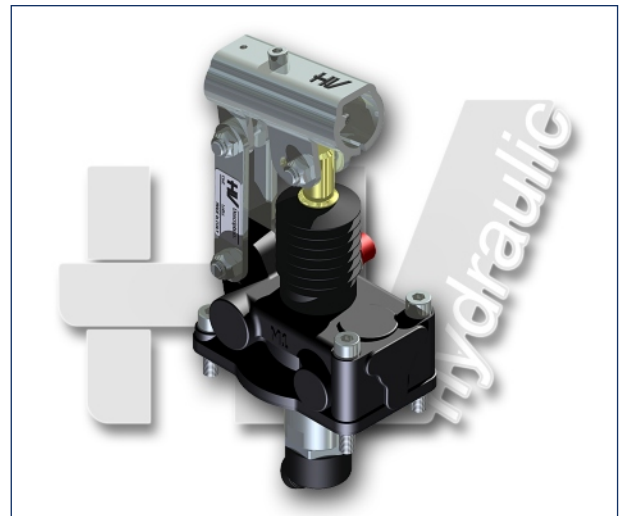

PMSE 20-30-40 e-s

without release hand knob
single acting hand pump for a single acting cylinder
for fixing to tank

Specifications:

- Cast iron body
- Piston treated with Niploy
- White zinc plated support lever
- Lever connection Ø 27
- White zinc plated external parts
- Standard colour black
- Oil tank mounting kit included

DISPLACEMENT cm ³	A mm	B mm	C mm	D °	E °	ACTUAL DISPLACEMENT cm ³	PRESSURE BAR		MASS KG	CODE WITHOUT BELLOWS	CODE WITH BELLOWS
							OPTIMAL	MAX			
20	249	167	34	35	29	20,527	80	240	3,100	6067.0012	6067.0039
30	252	167	34	38	26	30,262	60	185	3,200	6068.0012	6068.0039
40	252	167	40	38	26	40,290	40	160	3,300	6069.0012	6069.0039