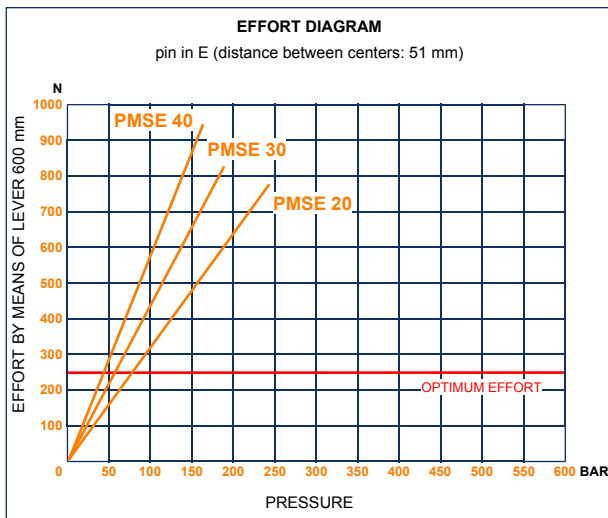

PMSE 20-30-40 e-s

without release hand knob
single acting hand pump for a single acting cylinder
for fixing to tank

Specifications:

- Cast iron body
- Piston treated with Niploy
- White zinc plated support lever
- Lever connection Ø 27
- White zinc plated external parts
- Standard colour black
- Oil tank mounting kit included

DISPLACEMENT cm ³	A mm	B mm	C mm	D °	E °	ACTUAL DISPLACEMENT cm ³	PRESSURE BAR		MASS KG	CODE WITHOUT BELLOWS	CODE WITH BELLOWS
							OPTIMAL	MAX			
20	249	167	34	35	29	20,527	80	240	3,100	6067.0012	6067.0039
30	252	167	34	38	26	30,262	60	185	3,200	6068.0012	6068.0039
40	252	167	40	38	26	40,290	40	160	3,300	6069.0012	6069.0039