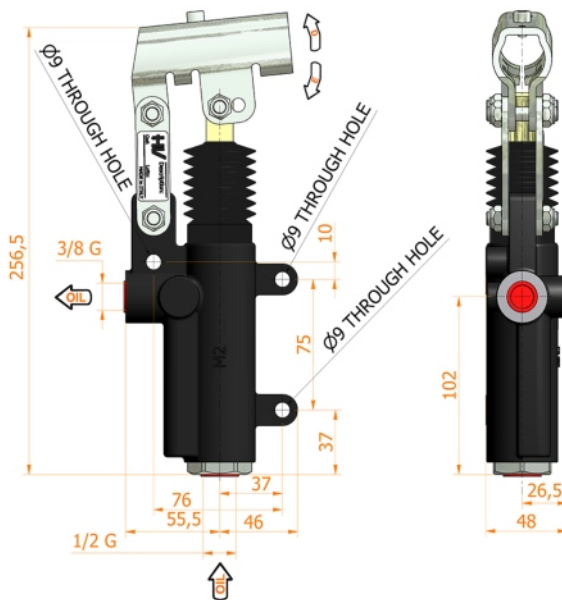

PMP 20 e-s

without release hand knob
double acting hand pump for single acting cylinder
for fixing to wall

Specifications:

- Cast iron body
- Piston treated with Niploy
- White zinc plated support lever
- Lever connection Ø 27
- White zinc plated external parts
- Standard colour black

DISPLACEMENT cm ³	A mm	B mm	C mm	D °	E °	ACTUAL DISPLACEMENT cm ³	PRESSURE BAR		MASS KG	CODE WITHOUT BELLOWS	CODE WITH BELLOWS
							OPTIMAL	MAX			
20	--	--	--	32	30	20,090	150	350	2,650	6074.0055	6074.0060