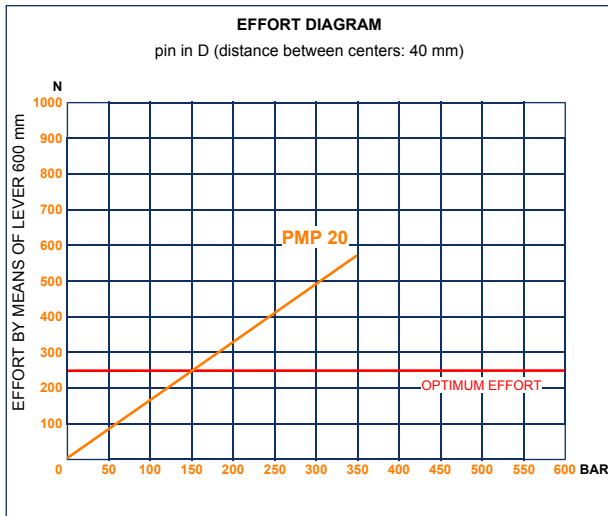

PMP 20 e-s

without release hand knob
double acting hand pump for single acting cylinder
for fixing to wall

Specifications:

- Cast iron body
- Piston treated with Niploy
- White zinc plated support lever
- Lever connection Ø 27
- White zinc plated external parts
- Standard colour black

DISPLACEMENT cm ³	A mm	B mm	C mm	D °	E °	ACTUAL DISPLACEMENT cm ³	PRESSURE BAR		MASS KG	CODE WITHOUT BELLOWS	CODE WITH BELLOWS
							OPTIMAL	MAX			
20	--	--	--	32	30	20,090	150	350	2,650	6074.0055	6074.0060