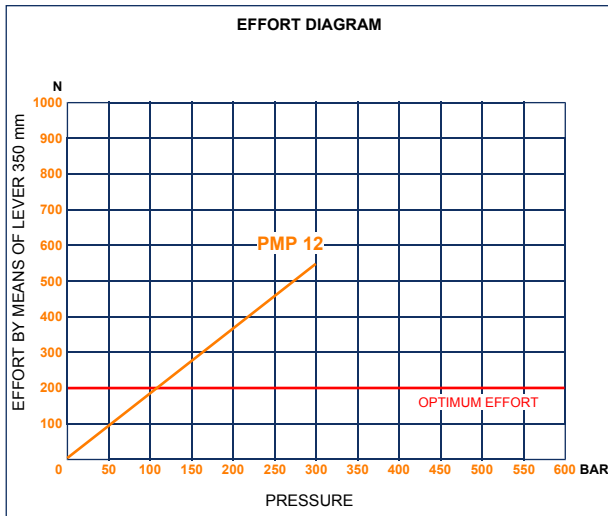

PMP 12 e

without release hand knob
 double acting hand pump for a single acting cylinder
 for fixing to a wall

Specifications:

- Aluminium body
- Piston treated with Niploy
- White zinc plated support lever
- Lever connection Ø 20
- White zinc plated external parts

DISPLACEMENT cm ³	A mm	B mm	C mm	D °	E °	ACTUAL DISPLACEMENT cm ³	PRESSURE BAR		MASS KG	CODE WITHOUT BELLOWS	CODE WITH BELLOWS
							OPTIMAL	MAX			
12	--	--	--	--	--	12,265	100	300	2,110	6076.0000	--