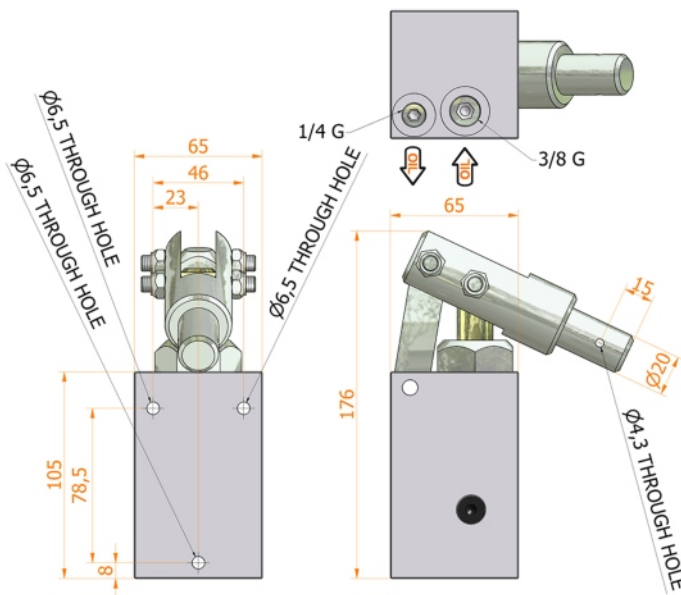

PMP 12 e

without release hand knob
 double acting hand pump for a single acting cylinder
 for fixing to a wall

Specifications:

- Aluminium body
- Piston treated with Niploy
- White zinc plated support lever
- Lever connection Ø 20
- White zinc plated external parts

DISPLACEMENT cm ³	A mm	B mm	C mm	D °	E °	ACTUAL DISPLACEMENT cm ³	PRESSURE BAR		MASS KG	CODE WITHOUT BELLOWS	CODE WITH BELLOWS
							OPTIMAL	MAX			
12	--	--	--	--	--	12,265	100	300	2,110	6076.0000	--