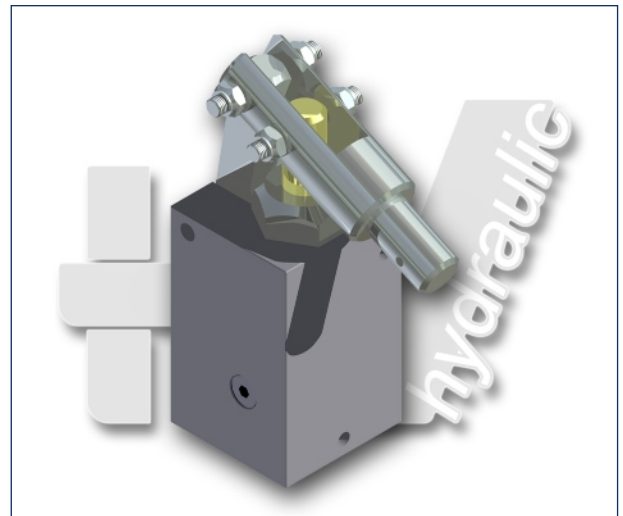

PMP 12 e

without release hand knob
 double acting hand pump for a single acting cylinder
 for fixing to a wall

Specifications:

- Aluminium body
- Piston treated with Niploy
- White zinc plated support lever
- Lever connection Ø 20
- White zinc plated external parts

DISPLACEMENT cm ³	A mm	B mm	C mm	D °	E °	ACTUAL DISPLACEMENT cm ³	PRESSURE BAR		MASS KG	CODE WITHOUT BELLOWS	CODE WITH BELLOWS
							OPTIMAL	MAX			
12	--	--	--	--	--	12,265	100	300	2,110	6076.0000	--