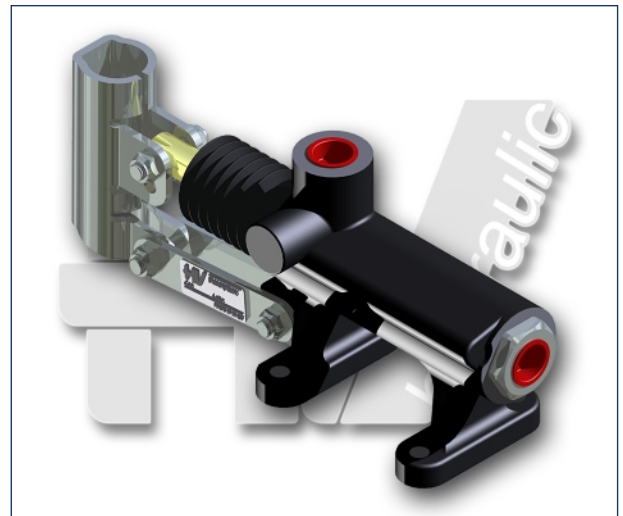

# PMO 50 e-s

without release hand knob  
double acting hand pump for single acting cylinder  
for fixing to wall

**Specifications:**

- Cast iron body
- Piston treated with Niploy
- White zinc plated support lever
- Lever connection Ø 27
- White zinc plated external parts
- Standard colour black

| DISPLACEMENT<br>cm <sup>3</sup> | A<br>mm | B<br>mm | C<br>mm | D<br>° | E<br>° | ACTUAL<br>DISPLACEMENT<br>cm <sup>3</sup> | PRESSURE BAR |     | MASS<br>KG | CODE<br>WITHOUT<br>BELLOWS | CODE<br>WITH<br>BELLOWS |
|---------------------------------|---------|---------|---------|--------|--------|---|--------------|-----|------------|----------------------------|-------------------------|
|                                 |         |         |         |        |        |   | OPTIMAL      | MAX |            |                            |                         |
| 50                              | --      | --      | --      | 38     | 37     | 43,825                                    | 80           | 280 | 3,400      | 6077.0006                  | 6077.0033               |
|                                 |         |         |         |        |        |   |              |     |            |                            |                         |
|                                 |         |         |         |        |        |   |              |     |            |                            |                         |
|                                 |         |         |         |        |        |   |              |     |            |                            |                         |
|                                 |         |         |         |        |        |   |              |     |            |                            |                         |