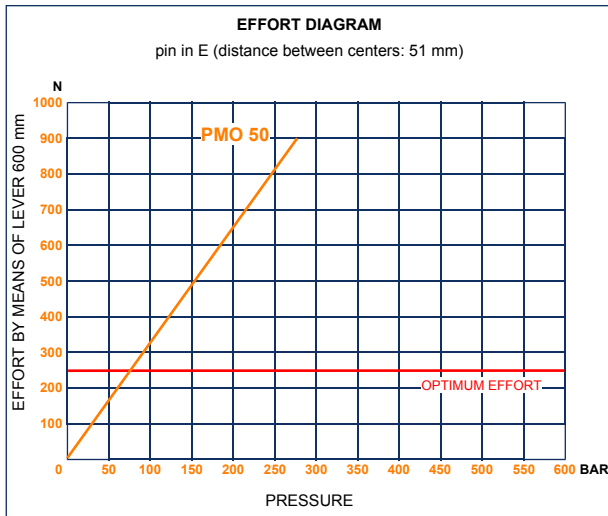

# PMO 50 e-s

without release hand knob  
double acting hand pump for single acting cylinder  
for fixing to wall

**Specifications:**

- Cast iron body
- Piston treated with Niploy
- White zinc plated support lever
- Lever connection Ø 27
- White zinc plated external parts
- Standard colour black

| DISPLACEMENT<br>cm <sup>3</sup> | A<br>mm | B<br>mm | C<br>mm | D<br>° | E<br>° | ACTUAL<br>DISPLACEMENT<br>cm <sup>3</sup> | PRESSURE BAR |     | MASS<br>KG | CODE<br>WITHOUT<br>BELLOWS | CODE<br>WITH<br>BELLOWS |
|---------------------------------|---------|---------|---------|--------|--------|---|--------------|-----|------------|----------------------------|-------------------------|
|                                 |         |         |         |        |        |   | OPTIMAL      | MAX |            |                            |                         |
| 50                              | --      | --      | --      | 38     | 37     | 43,825                                    | 80           | 280 | 3,400      | 6077.0006                  | 6077.0033               |
|                                 |         |         |         |        |        |   |              |     |            |                            |                         |
|                                 |         |         |         |        |        |   |              |     |            |                            |                         |
|                                 |         |         |         |        |        |   |              |     |            |                            |                         |
|                                 |         |         |         |        |        |   |              |     |            |                            |                         |