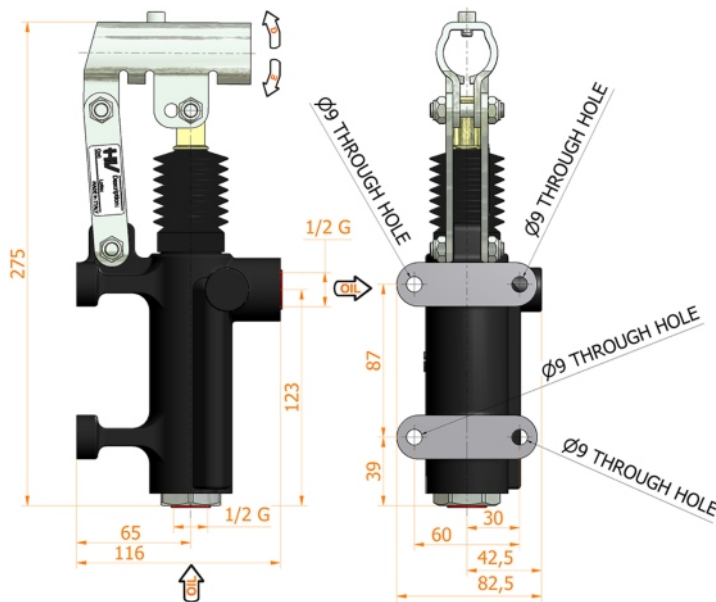

# PMO 50 e-s

without release hand knob  
double acting hand pump for single acting cylinder  
for fixing to wall

**Specifications:**

- Cast iron body
- Piston treated with Niploy
- White zinc plated support lever
- Lever connection Ø 27
- White zinc plated external parts
- Standard colour black

| DISPLACEMENT<br>cm <sup>3</sup> | A<br>mm | B<br>mm | C<br>mm | D<br>° | E<br>° | ACTUAL<br>DISPLACEMENT<br>cm <sup>3</sup> | PRESSURE BAR |     | MASS<br>KG | CODE<br>WITHOUT<br>BELLOWS | CODE<br>WITH<br>BELLOWS |
|---------------------------------|---------|---------|---------|--------|--------|---|--------------|-----|------------|----------------------------|-------------------------|
|                                 |         |         |         |        |        |   | OPTIMAL      | MAX |            |                            |                         |
| 50                              | --      | --      | --      | 38     | 37     | 43,825                                    | 80           | 280 | 3,400      | 6077.0006                  | 6077.0033               |
|                                 |         |         |         |        |        |   |              |     |            |                            |                         |
|                                 |         |         |         |        |        |   |              |     |            |                            |                         |
|                                 |         |         |         |        |        |   |              |     |            |                            |                         |
|                                 |         |         |         |        |        |   |              |     |            |                            |                         |