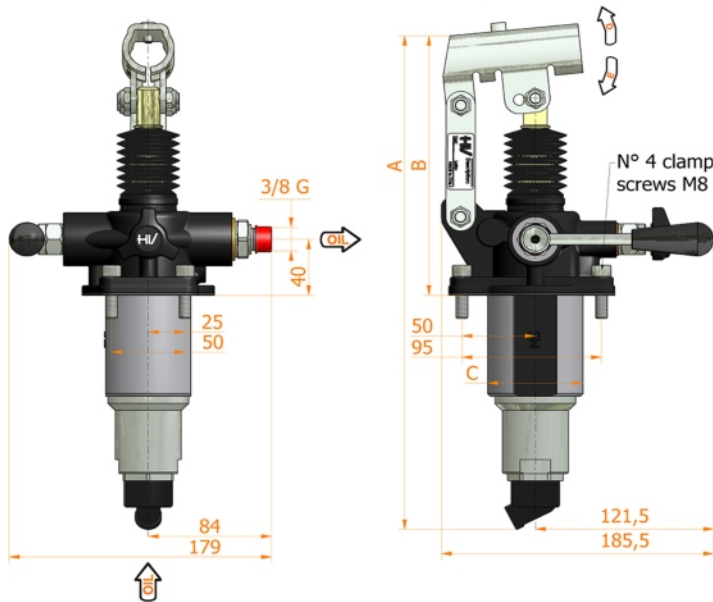

## PM2V 5/80 Lm-s

with release hand knob  
with exclusion lever for the 1st speed  
two speed hand pump for a single acting cylinder  
for fixing to tank

### Specifications:

- Cast iron body
- Piston treated with Niploy
- White zinc plated support lever
- Lever connection Ø 27
- White zinc plated external parts
- Standard colour black
- Oil tank mounting kit included

DISPLACEMENT cm <sup>3</sup>	A mm	B mm	C mm	D °	E °	DISPLACEMENT cm <sup>3</sup>		PRESSURE BAR		MASS KG	CODE WITHOUT BELLOWS	CODE WITH BELLOWS
						STAGE 1	STAGE 2	STAGE 1	STAGE 2			
5-80	354	185	65	30	32	80,588	5,036	20	500	6,200	6071.0100	60710127