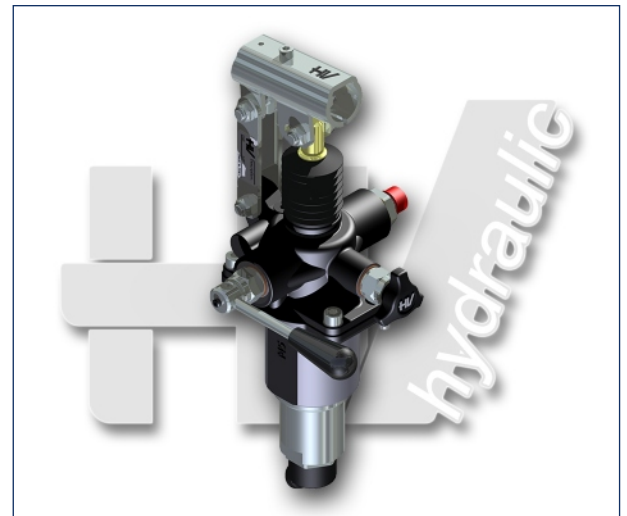

## PM2V 5/80 Lm-s

with release hand knob  
with exclusion lever for the 1st speed  
two speed hand pump for a single acting cylinder  
for fixing to tank

### Specifications:

- Cast iron body
- Piston treated with Niploy
- White zinc plated support lever
- Lever connection Ø 27
- White zinc plated external parts
- Standard colour black
- Oil tank mounting kit included