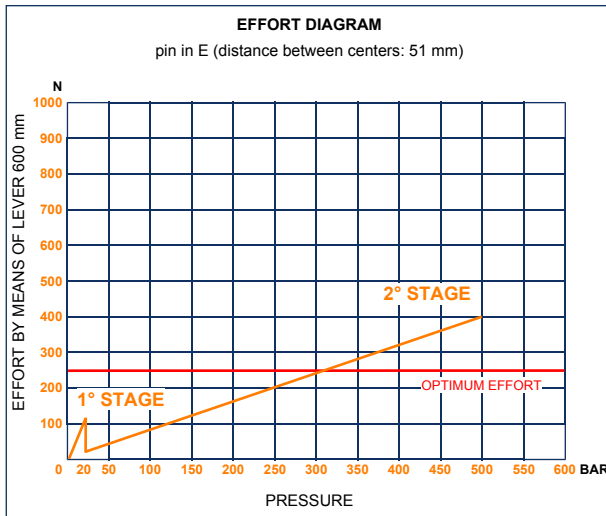

## PM2V 5/80 Lm-s

with release hand knob  
with exclusion lever for the 1st speed  
two speed hand pump for a single acting cylinder  
for fixing to tank

### Specifications:

- Cast iron body
- Piston treated with Niploy
- White zinc plated support lever
- Lever connection Ø 27
- White zinc plated external parts
- Standard colour black
- Oil tank mounting kit included