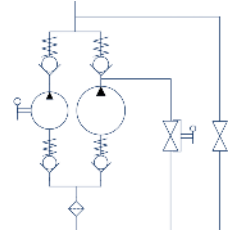

## PM2V 5/80 Lm-s

with release hand knob  
with exclusion lever for the 1st speed  
two speed hand pump for a single acting cylinder  
for fixing to tank

### Specifications:

- Cast iron body
- Piston treated with Niploy
- White zinc plated support lever
- Lever connection Ø 27
- White zinc plated external parts
- Standard colour black
- Oil tank mounting kit included